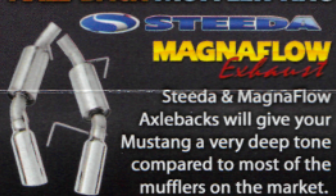

BRENSPEED

AXLE BACK MUFFLER KITS

Steeda & MagnaFlow Axlebacks will give your Mustang a very deep tone compared to most of the mufflers on the market.

STEEEDA KIT \$649.99
MAGNAFLOW KIT \$809.99

BRENSPEED

LONG TUBE HEADERS

HUGE POWER GAINS! Kooks custom headers are in our opinion the best header on the market. The kit comes complete with everything you need.

COMPLETE KIT \$1465.10

BRENSPEED

STEEEDA TRI-AX SHIFTER

SHORT THROW SHIFTER This shifter will provide a 20% shorter throw & retains the full reverse lockout functionality of the factory shifter